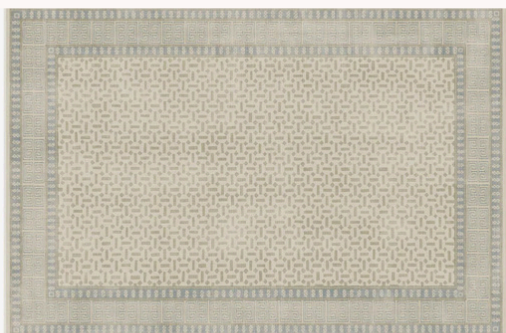

Kairos Ivory & Blue Rug

Crisp ivory and cool blue interplay through a timeless structured pattern that brings balanced, refined elegance to any living space.

Machine Washable 6'x 9' | 8'x 10'

Pet Friendly