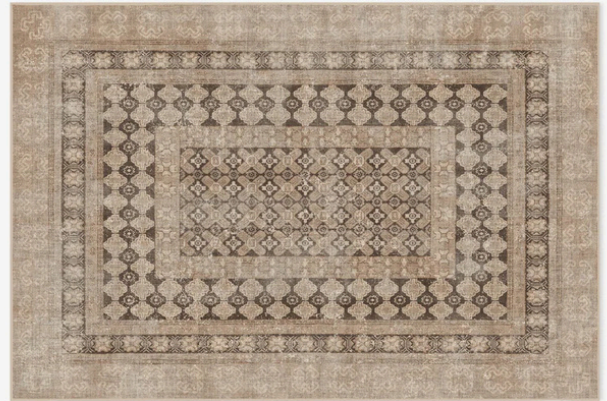

## Cyrus Rose Gold Rug

Hand-knotted with 100% New Zealand wool, this classic, Persian-inspired piece brings timeless elegance to any room

 Machine Washable

6'x 9 | 8'x 10'

 Pet Friendly