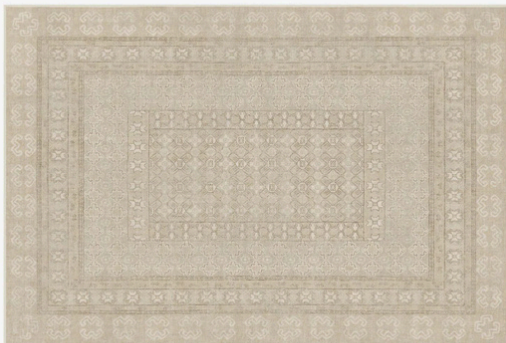

Cyrus Beige Ivory Rug

Warm beige and ivory tones flow through a timeless Persian-inspired pattern that brings quiet, refined elegance to any space.

Machine Washable 6'x 9 | 8'x 10'

Pet Friendly