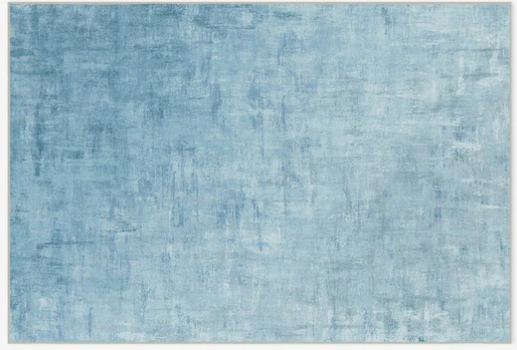

Impasto Slate Blue Rug

Thick textured pile mimics the richness of oil paint strokes in moody slate blue, making every room feel like a gallery.

Machine Washable 6'x 9' | 8'x 10'

Pet Friendly