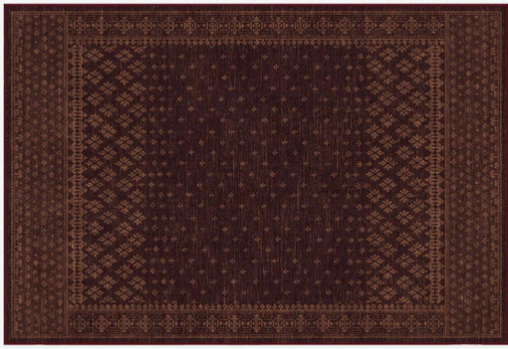

### Verena Dark Wood Rug

Deep dark wood tones ground a richly textured pattern that brings warm, earthy sophistication to any contemporary or classic interior.

Machine Washable 6'x 9' | 8'x 10'

Pet Friendly