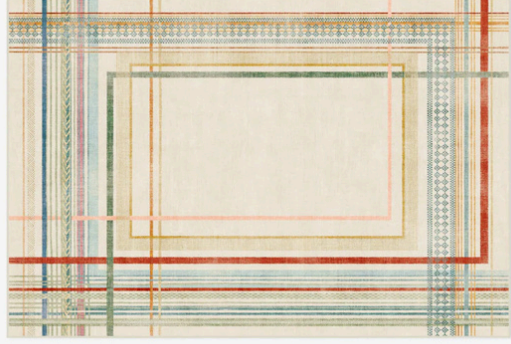

Callie Cream Multicolor Rug

A warm cream ground blooms with cheerful multicolor detail, bringing playful, effortlessly layerable charm to any casual living space.

Machine Washable 6'x 9' | 8'x 10'

Pet Friendly