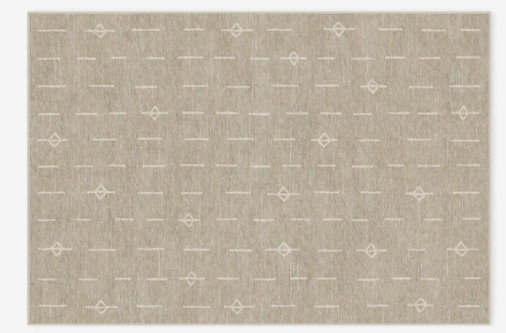

Alina Light Stone Rug

Gentle light stone tones and a soft, airy pattern bring effortless understated warmth and calm to any contemporary living space.

Machine Washable 6'x 9' | 8'x 10'

Pet Friendly