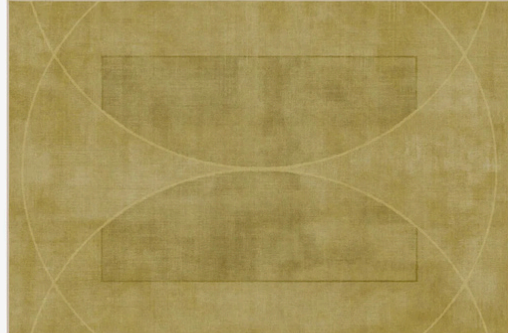

Ayla Gold Rug

Warm gold tones radiate through an elegant, flowing pattern that brings sun-drenched luxury and timeless richness to any interior.

Machine Washable 6'x 9 | 8'x 10'

Pet Friendly