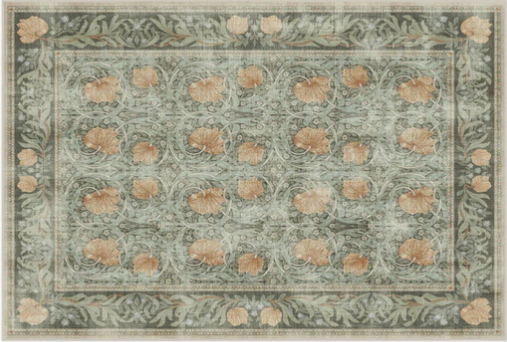

Pimpernel Jade Rug

Lush jade tones bring William Morris's beloved Pimpernel floral repeat to life in a richly layered, nature-inspired design.

Machine Washable 6'x 9' | 8'x 10'

Pet Friendly