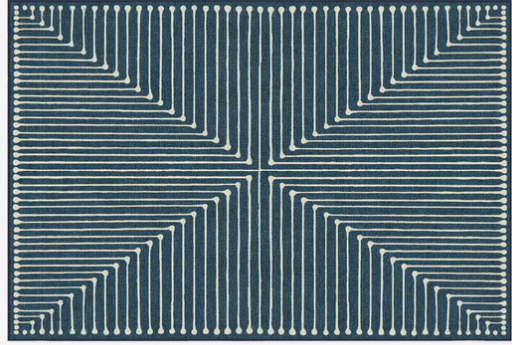

Inkdrop Lapis Blue Rug

Rich lapis blue bleeds through an abstract inkdrop pattern that brings dramatic, artistic depth to any bold contemporary interior.

Machine Washable

6'x 9' | 8'x 10'

Pet Friendly