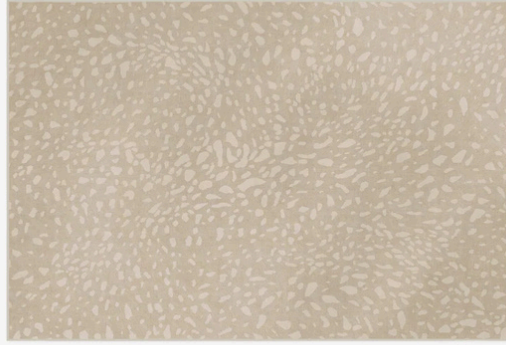

Fawn Stone Rug

Soft fawn and cool stone tones blend in a quietly textured pattern that brings warm, natural sophistication to any modern interior.

Machine Washable 6'x 9' | 8'x 10'

Pet Friendly