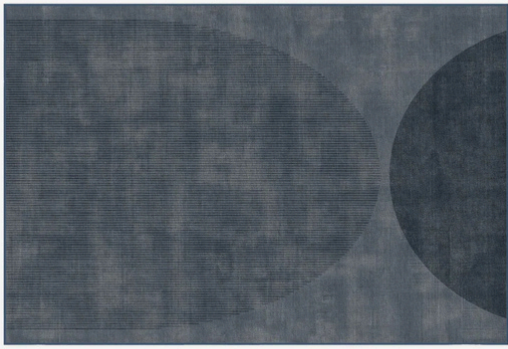

Eclipse Navy Rug

Deep navy grounds a bold, dramatic pattern that brings striking celestial intensity and modern sophistication to any interior space.

- Machine Washable 6'x 9 | 8'x 10'
- Pet Friendly