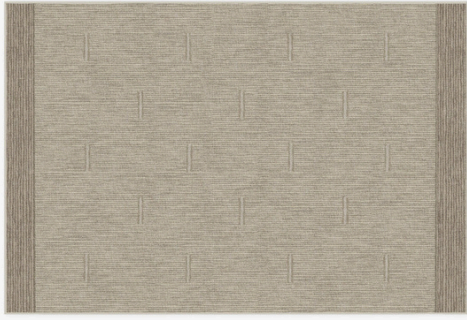

### Cyrus Neutral & Blue Rug

Soft neutral and cool blue tones blend through a timeless Persian-inspired pattern that brings calm, refined balance to any space.

Machine Washable 6'x 9 | 8'x 10'

Pet Friendly