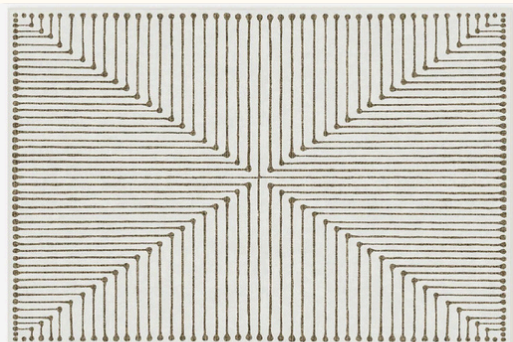

### Josephine Midnight Rug

Lush midnight tones drape a romantic, richly detailed pattern that brings deep, dramatic intimacy to any bedroom or living space.

- Machine Washable 6'x 9 | 8'x 10'
- Pet Friendly

### Rumi Multicolor Rug

Vibrant multicolor threads weave a poetic, globally-inspired pattern that brings soulful, free-spirited energy to any cherished interior.

- Machine Washable 6'x 9 | 8'x 10'
- Pet Friendly