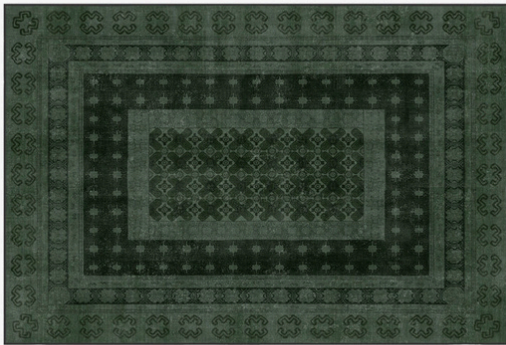

Cyrus Forest Green Rug

Rich forest green grounds a timeless Persian-inspired pattern that brings deep, nature-infused elegance to any cherished interior.

Machine Washable 6'x 9 | 8'x 10'

Pet Friendly