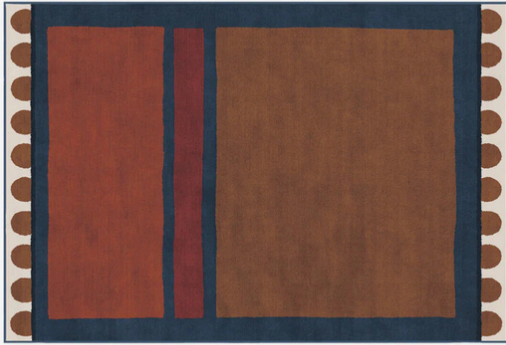

Nina Indigo & Rust Rug

Deep indigo and warm rust collide in a striking contrast that brings bold, artisan-crafted personality to any modern living space.

Machine Washable

6'x 9' | 8'x 10'

Pet Friendly