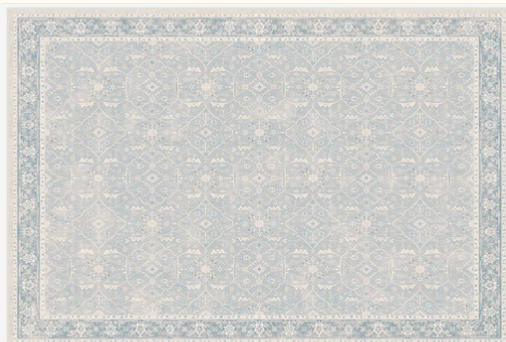

### Cyrus Black Rug

Bold Persian-inspired pattern rendered in deep black pile delivers dramatic, commanding elegance that anchors any room with confidence.

Machine Washable 6'x 9 | 8'x 10'

Pet Friendly