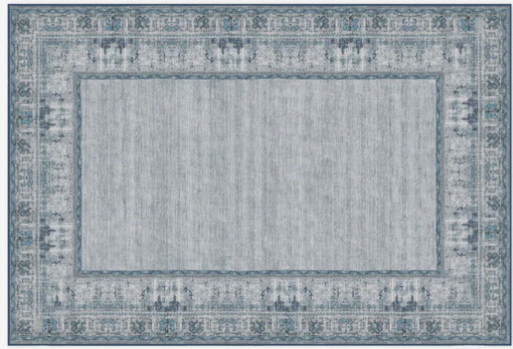

### Eclipse Navy Rug

Deep navy grounds a bold, dramatic pattern that brings striking celestial intensity and modern sophistication to any interior space.

- Machine Washable 6'x 9 | 8'x 10'
- Pet Friendly